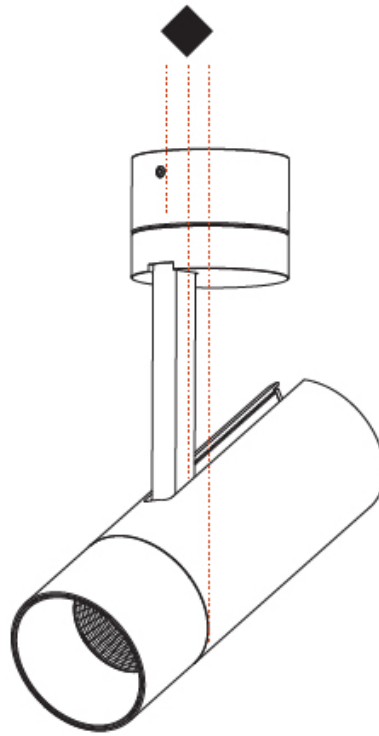

A3D111-

PROJECT

TYPE

SPECIFIER

QUANTITY

DATE